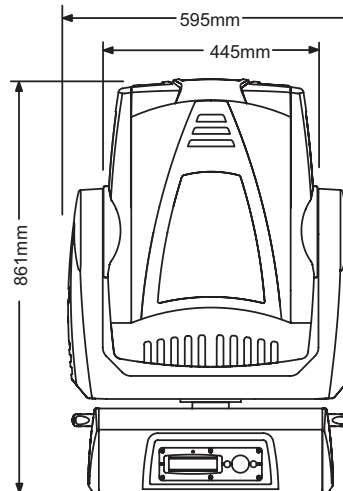

#### Dimensions:

mm: 861 x 595 x 343  
in: 33.9 x 23.4 x 13.5

**Weight:** 39 kg (85 lb)

#### Dimensions

mm: 940 x 737 x 641  
in: 37 x 29 x 27.25

**Weight:** 78 kg (170 lb)

**Mounting Information:** Catalyst DL1 fixture can be truss mounted using 1/4 cam-lock c-clamps or style pole mounting brackets. It can also stand upright on a stable surface.

## PROJECTOR

**Aspect ratio:** 4:3 native

**Brightness uniformity:** 90%

**Contrast ratio:** 1200:1, full on/full off

**Display technology:** 1.3" LCD w/MLA, 3 panels

**Panel resolution:** 1024 x 768 dots

**Zoom Lens Throw Ratio:** 1.8 - 2.4:1

## OPERATION

**Pan:** 400°

**Tilt:** 270°

**Control Options:** Fixture Talkback, RSB

**Projection Lens:** F1.7 – 2.0 lens with  $f = 48.2 \text{ mm} - 62.2 \text{ mm}$  with DMX control of zoom and focus.