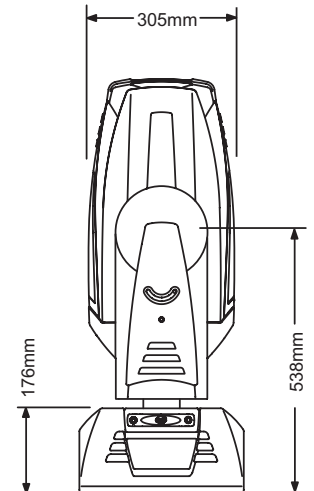

#### Dimensions:

mm: 861 x 595 x 343  
in: 33.9 x 23.4 x 13.5

**Weight:** 39 kg (85 lb)

#### Dimensions

mm: 940 x 737 x 641  
in: 37 x 29 x 27.25

**Weight:** 78 kg (170 lb)

**Mounting Information:** Catalyst DL1 fixture can be truss mounted using 1/4 cam-lock c-clamps or style pole mounting brackets. It can also stand upright on a stable surface.

## PROJECTOR

**Aspect ratio:** 4:3 native

**Brightness uniformity:** 90%

**Contrast ratio:** 1200:1, full on/full off

**Display technology:** 1.3" LCD w/MLA, 3 panels

**Panel resolution:** 1024 x 768 dots

**Zoom Lens Throw Ratio:** 1.8 - 2.4:1

## OPERATION

**Pan:** 400°

**Tilt:** 270°

**Control Options:** Fixture Talkback, RSB

**Projection Lens:** F1.7 – 2.0 lens with  $f = 48.2 \text{ mm} - 62.2 \text{ mm}$  with DMX control of zoom and focus.