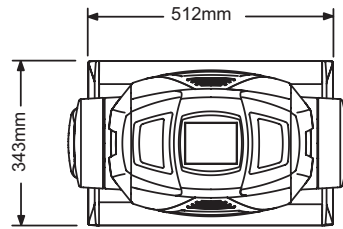

#### Dimensions:

mm: 861 x 595 x 343  
in: 33.9 x 23.4 x 13.5

**Weight:** 39 kg (85 lb)

#### Dimensions

mm: 940 x 737 x 641  
in: 37 x 29 x 27.25

**Weight:** 78 kg (170 lb)

**Mounting Information:** Catalyst DL1 fixture can be truss mounted using 1/4 cam-lock c-clamps or style pole mounting brackets. It can also stand upright on a stable surface.

## PROJECTOR

**Aspect ratio:** 4:3 native

**Brightness uniformity:** 90%

**Contrast ratio:** 1200:1, full on/full off

**Display technology:** 1.3" LCD w/MLA, 3 panels

**Panel resolution:** 1024 x 768 dots

**Zoom Lens Throw Ratio:** 1.8 - 2.4:1

## OPERATION

**Pan:** 400°

**Tilt:** 270°

**Control Options:** Fixture Talkback, RSB

**Projection Lens:** F1.7 – 2.0 lens with  $f = 48.2 \text{ mm} - 62.2 \text{ mm}$  with DMX control of zoom and focus.